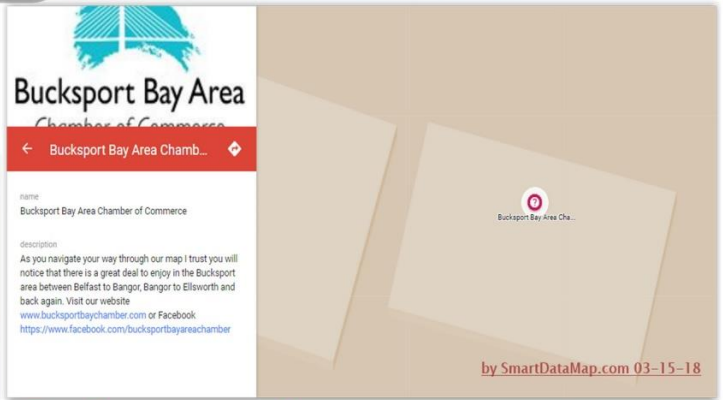

Where to Shop

Where to Live

Join Our Chamber!

Select Your Map Level

Our Member Map

BusinessBuzz

Zoom to Member Listing

Map Levels

Basic: (Included in your membership)
Member Name
Category Icon
Location

Enhanced: (Additional \$50.00 fee)
Member Name
Category Icon
Location
Enhanced Images, Text,
& Web Links

For your Enhanced Map Listing: Contact Jim LeClair at Smart DataMap Services
169 Searsport Ave., Belfast, ME 04915 * (207) 619-3380 * Jim@SmartDataMap.com