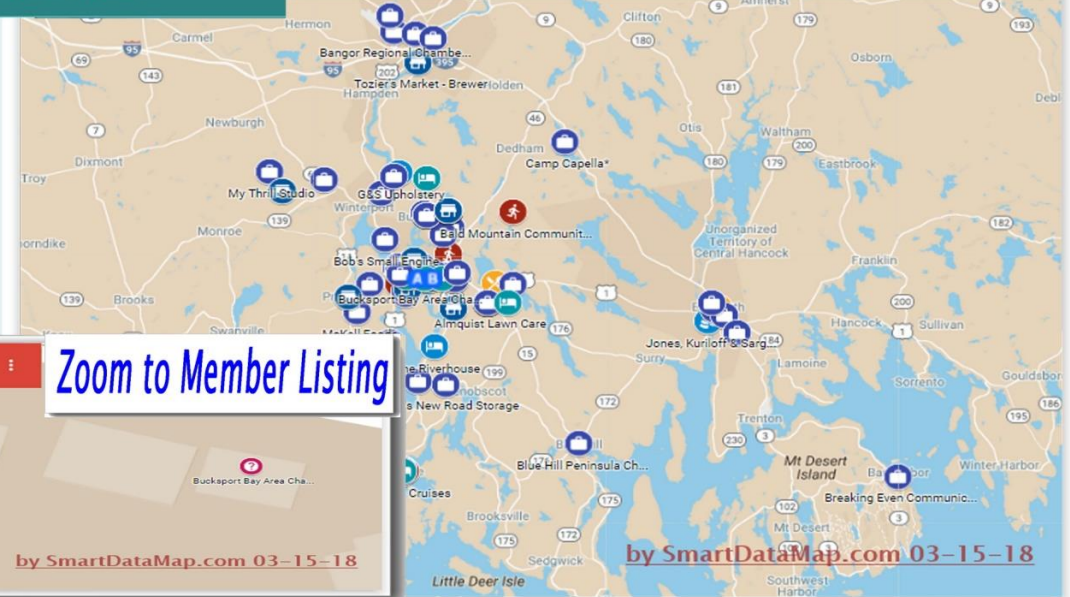

Where to Shop

Where to Live

Join Our Chamber!

Select Your Map Level

Our Member Map

BusinessBuzz

Zoom to Member Listing

Map Levels

Basic: (Included in your membership)
Member Name
Category Icon
Location

Enhanced: (Additional \$50.00 fee)
Member Name
Category Icon
Location
Enhanced Images, Text,
& Web Links

For your Enhanced Map Listing: Contact Jim LeClair at Smart DataMap Services
169 Searsport Ave., Belfast, ME 04915 * (207) 619-3380 * Jim@SmartDataMap.com