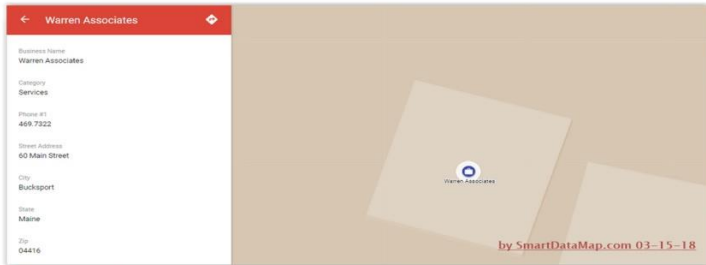

Where to Shop

Where to Live

Join Our Chamber!

Select Your Map Level

Our Member Map

BusinessBuzz

Zoom to Member Listing

Map Levels

Basic: (Included in your membership)
Member Name
Category Icon
Location

Enhanced: (Additional \$50.00 fee)
Member Name
Category Icon
Location
Enhanced Images, Text,
& Web Links

For your Enhanced Map Listing: Contact Jim LeClair at Smart DataMap Services
169 Searsport Ave., Belfast, ME 04915 * (207) 619-3380 * Jim@SmartDataMap.com